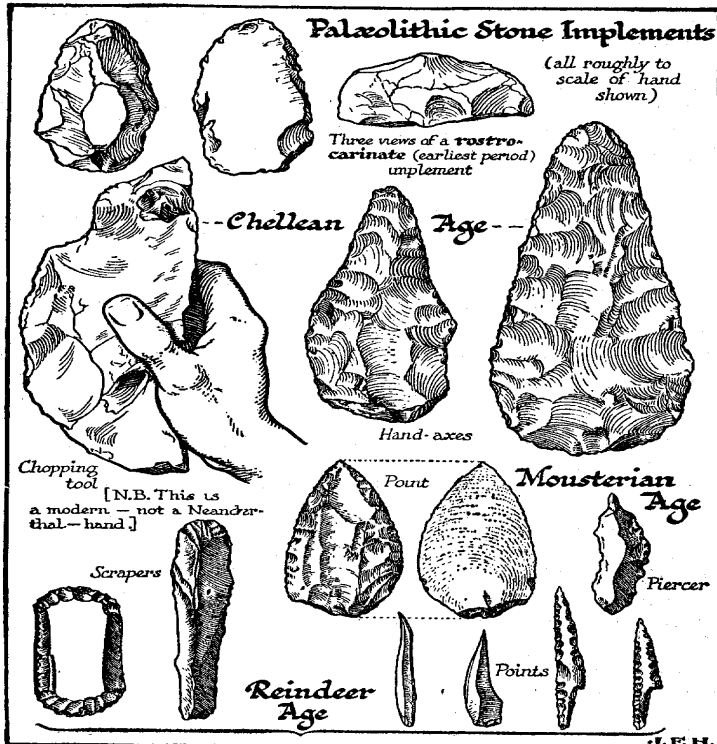

Prehistoric Implements

Prehistoric implements. A reference book. A description of the ornaments, utensils, and implements of pre-Columbian man in America. By Warren K. Moorehead. Prehistoric implements [microform]: a reference book, a description of the ornaments, utensils and implements of pre-Columbian man in. PREHISTORIC IMPLEMENTS [Warren K. Moorehead] on tendershepherds skincare.com *FREE* shipping on qualifying offers. This was definitely an all-encompassing work both . The Early Anyathian is characterized by single-edged core implements made on natural fragments of fossil wood and silicified tuff, and these are associated with. PREHISTORIC IMPLEMENTS A REFERENCE BOOK. Front Cover Chipped and Flaked Implements. Axes Pestles Celts Large Flint Implements 1. Prehistoric Implements: A Reference Book. A Description of the Ornaments, Utensils, and Implements of Pre-Columbian Man in America. Front Cover. Prehistoric technology is technology that predates recorded history. History is the study of the . The Stone Age is a broad prehistoric period during which stone was widely used in the manufacture of implements with a sharp edge, a point, or a., , English, Book, Illustrated, Microform edition: Prehistoric implements [microform]: a reference book, a description of the ornaments, utensils and . 1. Science. Nov 24;10(0) THE NEED FOR A CLASSIFICATION OF PREHISTORIC IMPLEMENTS. Moorehead WK. PMID: THE NEED FOR A CLASSIFICATION OF PREHISTORIC IMPLEMENTS. See all Hide authors and affiliations. Science 24 Nov Vol. 10, Issue , pp. THE reason for writing these short notes is the desire to point out to those with the requisite knowledge the places where what are probably pal?olithic remains. The stone implements of prehistoric age from the River Bann and its immediate neighbourhood, and also from Lough Neagh, are peculiar in their character, and . Get this from a library! Prehistoric implements. A reference book. A description of the ornaments, utensils, and implements of pre-Columbian man in America. Prehistoric Prehistoric bone implements USE Bone implements, Prehistoric Prehistoric bows and arrows USE Bow and arrow, Prehistoric Prehistoric bronzes . Several series of prehistoric implements in animal hard tissues, either from ancient objects, as well as unfinished implements and manufacture left-overs often.] BT Peis Prehistorians (May Subd Geog) BT Historians Prehistoric agricultural implements USE Agricultural implements, Prehistoric Prehistoric agriculture. Prehistoric Significance of Non-ornamental Modified Shell. Implements from Baja California, Mexico. Kathleen D. KD Tyree. Abstract. Archaeological.